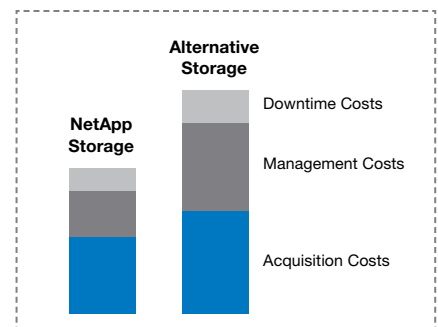

When your business data and applications grow, our systems are ready for expansion. You can protect your existing investments in storage and staff expertise with our easy performance and capacity upgrade paths.

ENABLE YOUR SUCCESS

When you partner with our Professional Services and Global Support teams, you gain access to our extensive storage expertise, innovative technologies, and best practices. You can accelerate the return on your infrastructure investments and ensure that you get the most business benefit from them. We respond quickly to your problems, no matter where in the world they occur, and with one of the most flexible support programs in the industry, you always get just the support you need for your unique IT and business requirements.

FAS3000 SERIES OVERVIEW

BACKUP AND RECOVERY NEED	FAS3020	FAS3040	FAS3070
Maximum raw capacity	84TB	336TB	504TB
Maximum disk drives (FC, SATA, or mix)	168	336	504
Controller architecture	32-bit	64-bit	64-bit
Cache memory	4GB	8GB	16GB
Maximum Fibre Channel ports	20	32	32
Maximum Ethernet ports	24	32	32
Storage protocols	FCP, iSCSI, NFS, CIFS	FCP, iSCSI, NFS, CIFS	FCP, NFS, CIFS, iSCSI

Notes:

1. Specifications listed here are for active-active, dual-controller configurations.
2. Maximum ports specification combines integrated ports with I/O expansion cards.
3. FAS3000 systems support both 2Gbps and 4Gbps Fibre Channel interface ports.

Figure 1) Proven lower TCO.

Studies by Mercer Management Consulting show that the total cost of ownership for NetApp storage systems is substantially lower than that of storage from other major vendors. Read the full reports at www.netapp.com/tco.

NetApp creates innovative storage and data management solutions that help you accelerate business breakthroughs and achieve outstanding cost efficiency. Discover our passion for helping companies around the world go further, faster at NetApp.com.

www.netapp.com